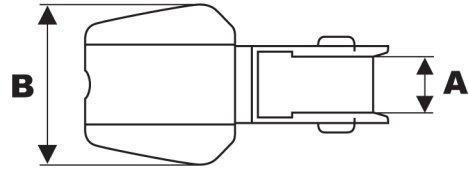

Zipcord

The Zipcord is a single piece zipperpull that snaps on to ends of 3mm cord after attaching to a zipper tab or slider to provide a convenient and attractive zipper pull.

72

	Material	Color	A	B	C	D
Zipcord						
643-1000	N	B	7.0	11.7	19.7	15.6

All dimensions in mm.