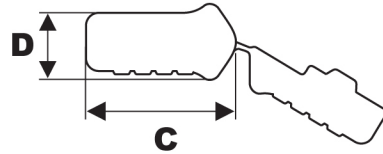

Zipcord

The Zipcord is a single piece zipperpull that snaps on to ends of 3mm cord after attaching to a zipper tab or slider to provide a convenient and attractive zipper pull.

72

	Material	Color	A	B	C	D
Zipcord						
643-1000	N	B	7.0	11.7	19.7	15.6

All dimensions in mm.